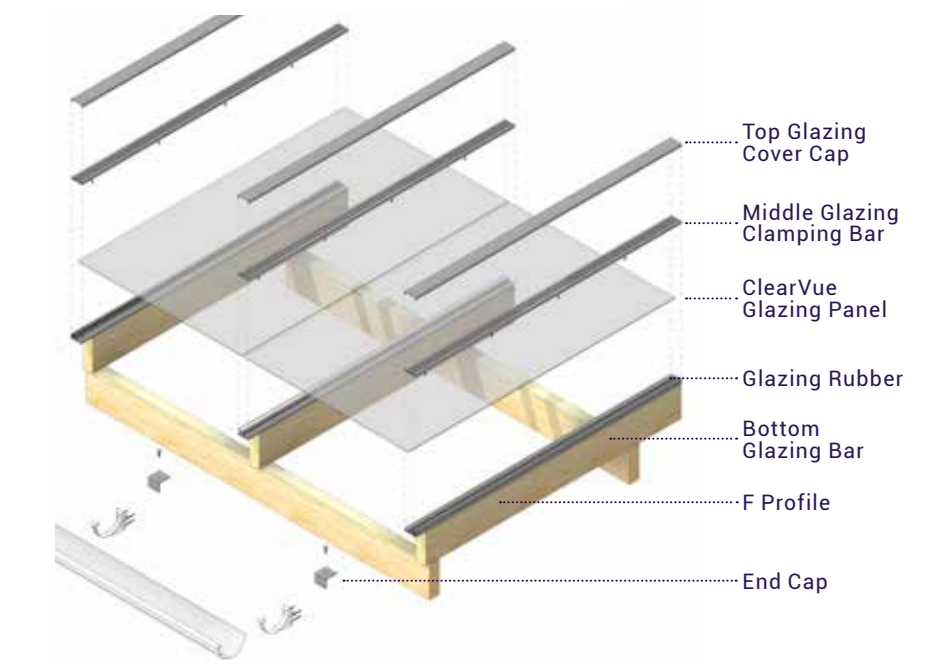

15 year full replacement.

Post and beam fix suitable.

*Polycarbonate only.

ClearVue

Impressive design, achieving long panel spans with the unique ClearVue glazing system. Providing a modern linear look. Enabling a fluid indoor to outdoor flow, with minimal structural design. ClearVue is lightweight and flexible, strong enough to protect from wind, rain and snow*. ClearVue's high quality flat panel design will make most out of the available light, without the cost and weight of glass alternatives.

*Snow loading data available on request.

RAFTER COMPONENTS OPTION

SPAN BAR COMPONENTS OPTION

PLEASE NOTE: PSP DOESN'T SUPPLY A GUTTER SYSTEM.

PROPERTIES

The ClearVue Roofing System is designed for use over open areas where there is not a full weather tightness requirement. Installed correctly the ClearVue Roofing System will provide an adequate leak proof water seal at the glazing bar joins.