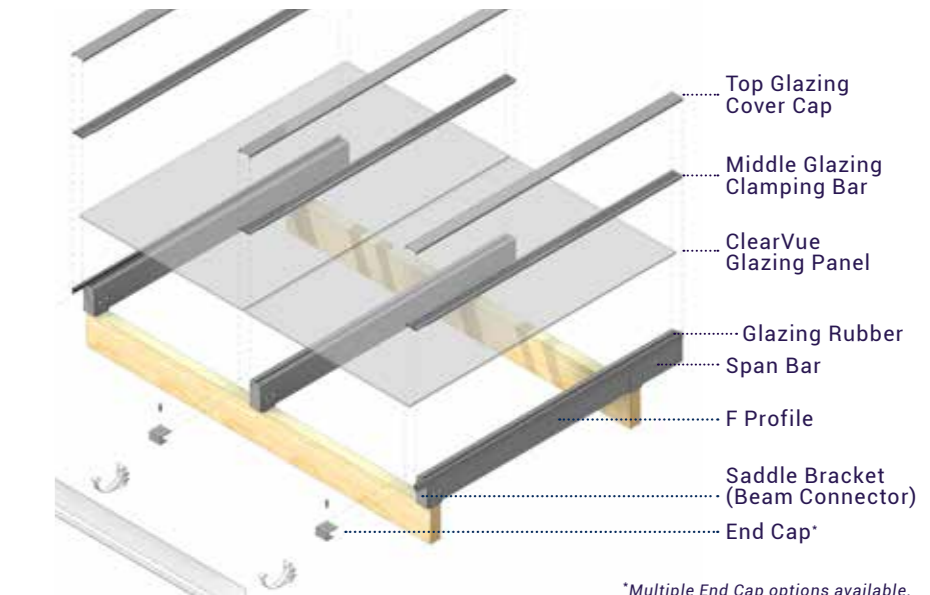

15 year full replacement.

Post and beam fix suitable.

*Polycarbonate only.

ClearVue

Impressive design, achieving long panel spans with the unique ClearVue glazing system. Providing a modern linear look. Enabling a fluid indoor to outdoor flow, with minimal structural design. ClearVue is lightweight and flexible, strong enough to protect from wind, rain and snow*. ClearVue's high quality flat panel design will make most out of the available light, without the cost and weight of glass alternatives.

*Snow loading data available on request.

RAFTER COMPONENTS OPTION

SPAN BAR COMPONENTS OPTION

PLEASE NOTE: PSP DOESN'T SUPPLY A GUTTER SYSTEM.

PROPERTIES

The ClearVue Roofing System is designed for use over open areas where there is not a full weather tightness requirement. Installed correctly the ClearVue Roofing System will provide an adequate leak proof water seal at the glazing bar joins.