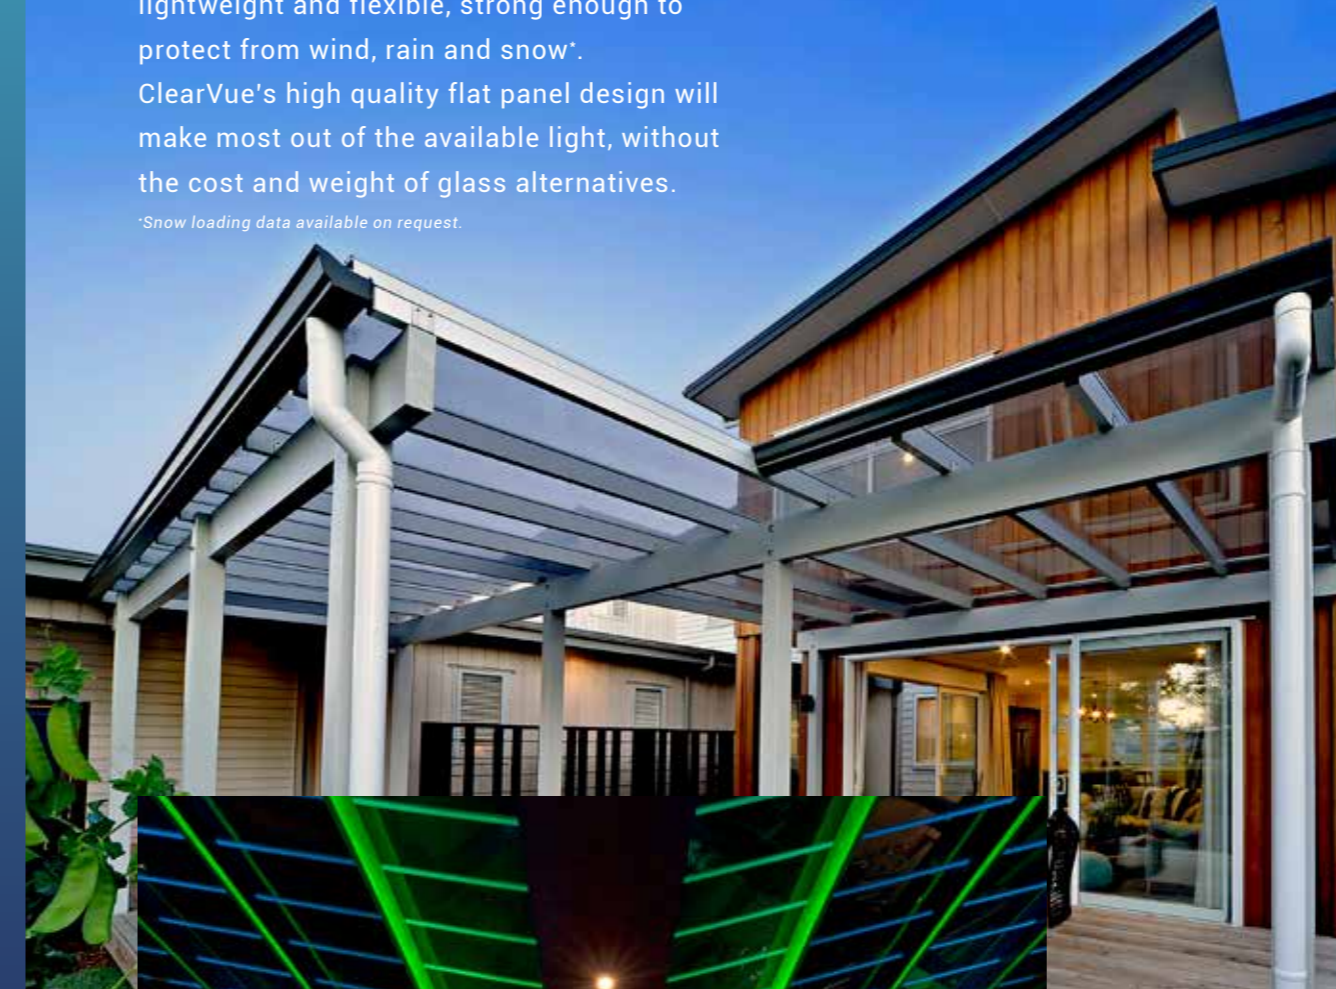

ClearVue

Impressive design, achieving long panel spans with the unique ClearVue glazing system. Providing a modern linear look. Enabling a fluid indoor to outdoor flow, with minimal structural design. ClearVue is lightweight and flexible, strong enough to protect from wind, rain and snow*. ClearVue's high quality flat panel design will make most out of the available light, without the cost and weight of glass alternatives.

*Snow loading data available on request.